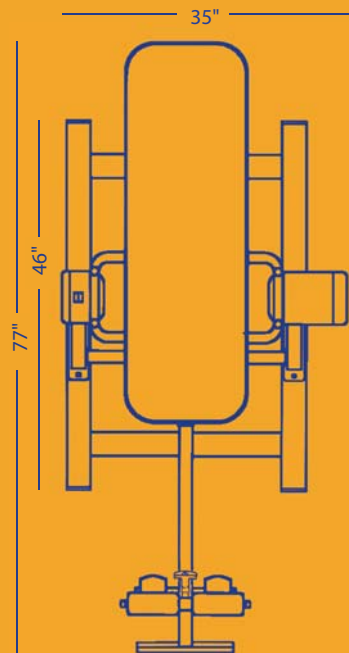

Warranty	2-years on all components
Max. User Weight/Height	300 lbs (136 kg) / 6'6" (198 cm)
Motor	UL Listed; Reversible (40 W)
Power	115V 1 Amp 60Hz other voltage configurations available by special order
Boxed Weight	147 lbs. (66.68 kg)
Box Dimensions	17" x 36" x 54" (43cm x 91cm x 137cm)
Length	46" (117 cm); 0° rotation: 77" (196 cm)
Width	35" (89 cm)
Height (Max.)	61" (155 cm); 90° rotation: 84.5" (215 cm)
Bed Length	47" (119 cm)